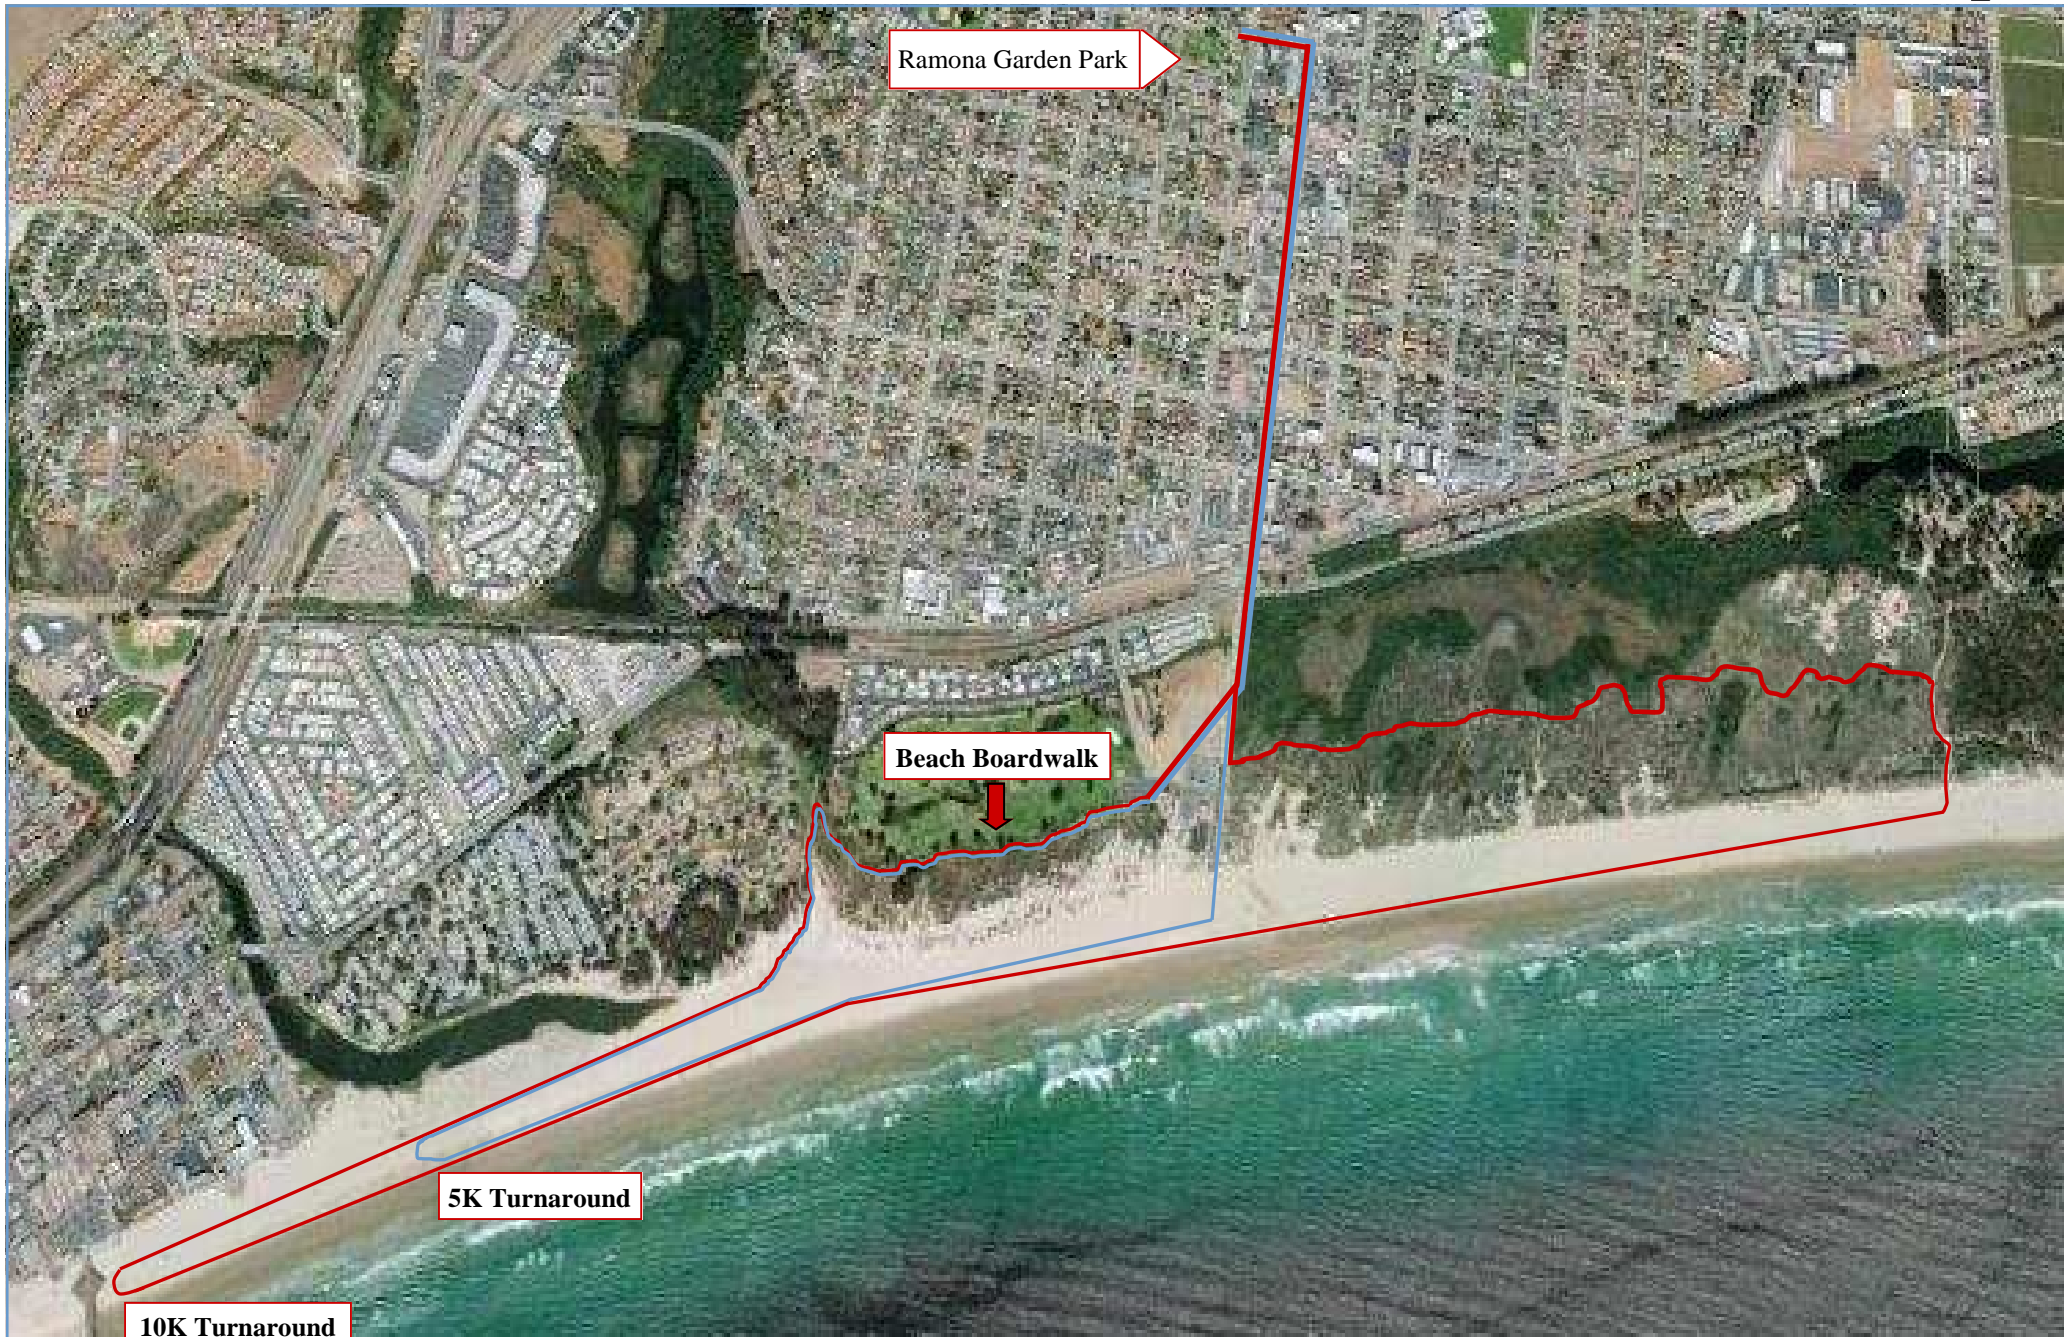

22nd Annual Dune Run Run - Course Map

Ramona Garden Park

Beach Boardwalk

5K Turnaround

10K Turnaround

— : 5K Walk & 5K Run

— : 10K Run

NOTE: This is an approximation of course.

Actual course is measured and marked within two weeks of actual event.