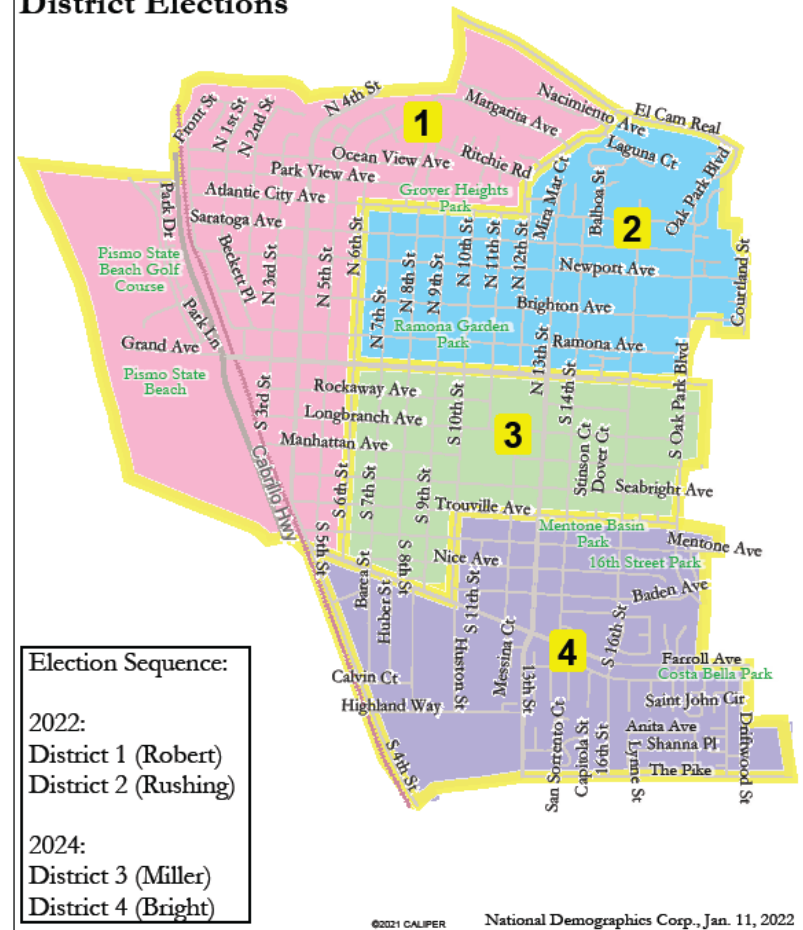

CITY OF GROVER BEACH DISTRICTING HEARING #3

GROVERBEACH.ORG

Plan 901

City of Grover Beach 2021/22 Transition to District Elections

Plan 901

Plan 902

Plan 904

City of Grover Beach 2021/22 Transition to District Elections

Plan 904

Proposed Election Sequence:
2022: Districts 1 & 2
2024: Districts 3 & 4

Total Population Deviation: 7.2%
Most Latino District: 2 (29% CVAP)

©2021 CALPER

National Demographics Corp., Jan. 14, 2022

Plans 901, 902, 904 & 905