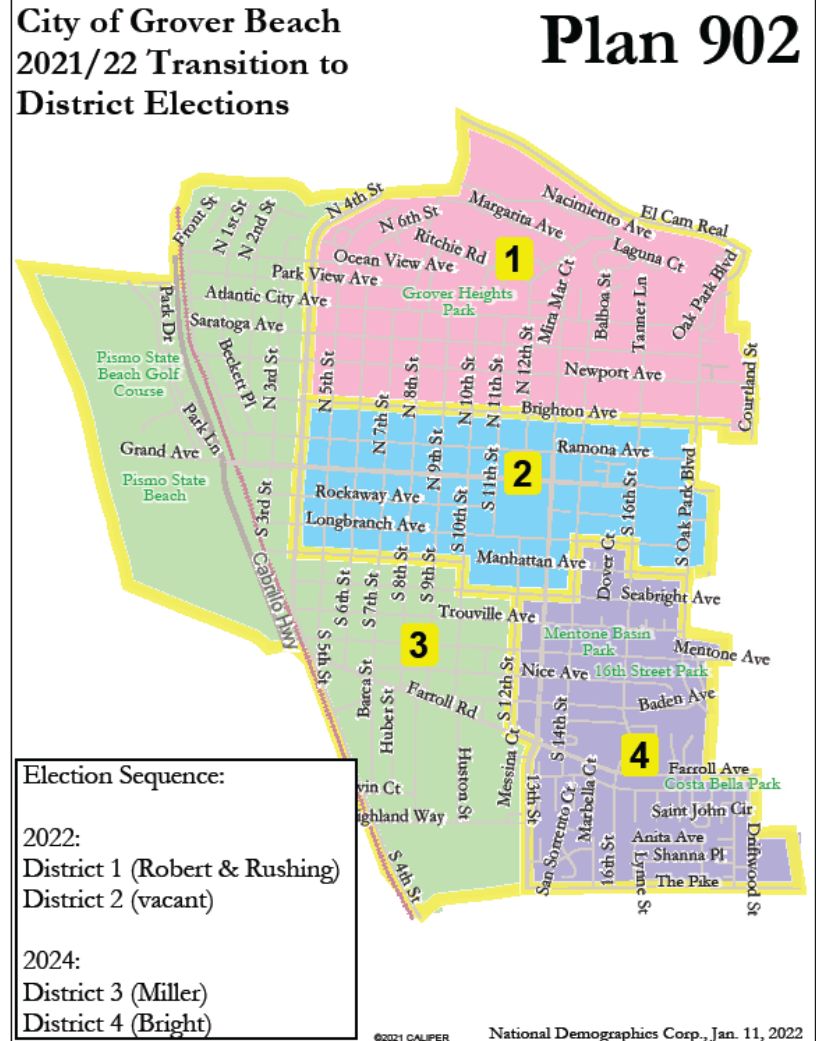

CITY OF GROVER BEACH DISTRICTING HEARING #3

GROVERBEACH.ORG

Plan 901

City of Grover Beach 2021/22 Transition to District Elections

Plan 901

Plan 902

Plan 904

City of Grover Beach 2021/22 Transition to District Elections

Plan 904

Proposed Election Sequence:
2022: Districts 1 & 2
2024: Districts 3 & 4

Total Population Deviation: 7.2%
Most Latino District: 2 (29% CVAP)

©2021 CALPER

National Demographics Corp., Jan. 14, 2022

Plans 901, 902, 904 & 905