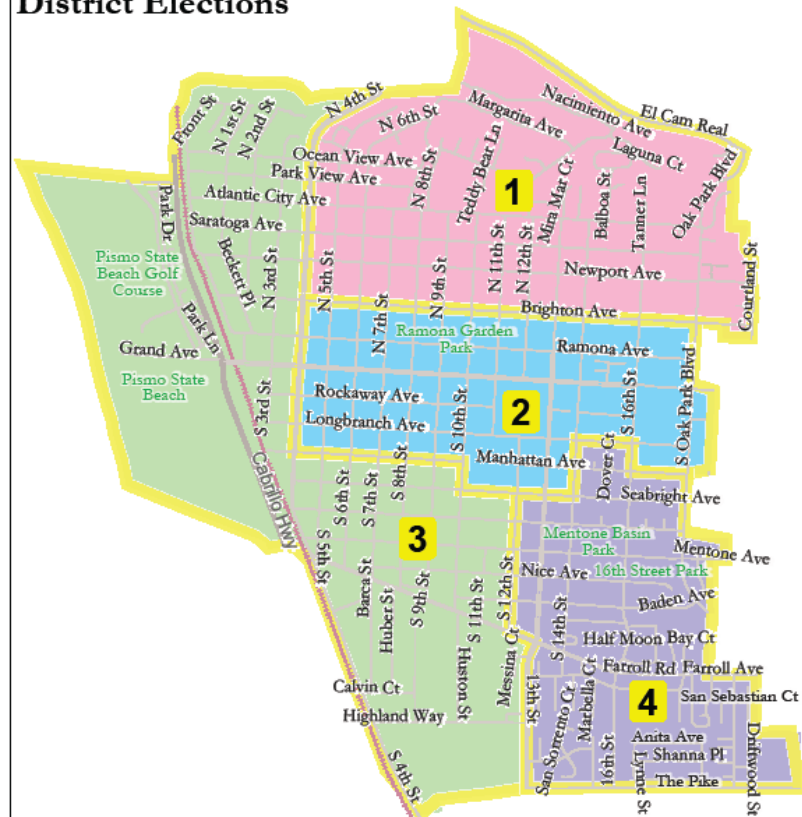

CITY OF GROVER BEACH DISTRICTING HEARING #3

GROVERBEACH.ORG

Plan 901

City of Grover Beach 2021/22 Transition to District Elections

Plan 901

Plan 902

Plan 904

City of Grover Beach 2021/22 Transition to District Elections

Plan 904

Proposed Election Sequence:
2022: Districts 1 & 2
2024: Districts 3 & 4

Total Population Deviation: 7.2%
Most Latino District: 2 (29% CVAP)

©2021 CALPER

National Demographics Corp., Jan. 14, 2022

Plans 901, 902, 904 & 905